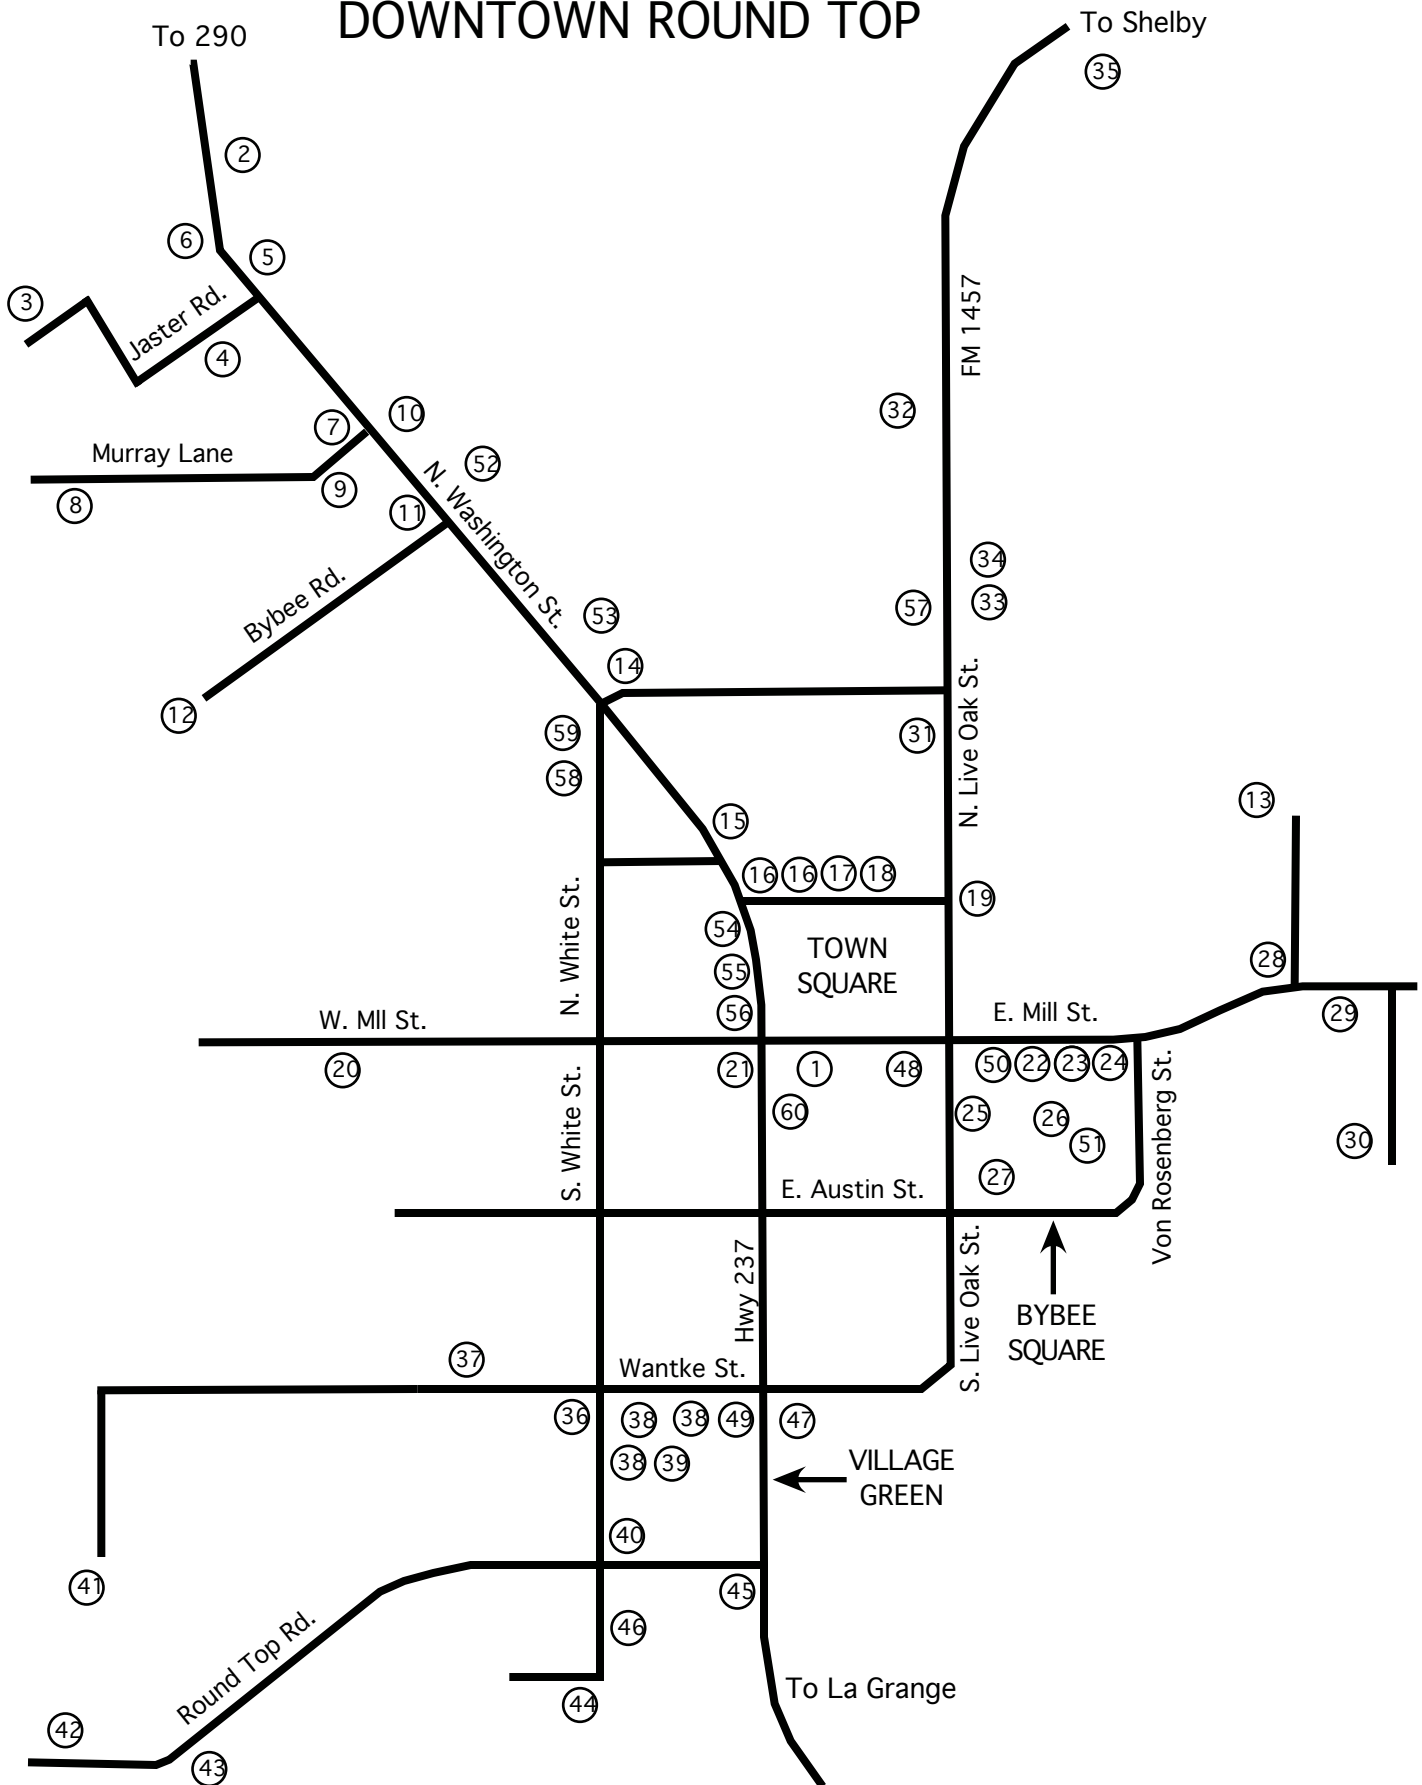

DOWNTOWN ROUND TOP

- | | | |
|-------------------------------------|---|--------------------------------------|
| 1 Chamber Office | 21 Dempsey's RTT Food & Spirits | 41 Rose Hill Cottages |
| 1 Town of Round Top Office | 22 Stone Cellar | 42 This Old Porch |
| 2 Round Top Farm & Ranch | 23 Copper Shade Tree | 43 Sentient Architecture |
| 3 Round Top Retreat | 24 Cowgirl Junky's | 43 Round Top Publishing Company |
| 4 Round Top Festival Institute | 24 Crazy Emma's | 44 Bethlehem Lutheran Church |
| 5 Round Top Folk Art Fair | 25 Beth Anderson Fine Art | 45 Heritage Texas Country Properties |
| 6 The Porch on 237 | 26 The Gallery at Round Top | 46 Round Top Inn |
| 7 Round Top Repair Shop | 27 Antique European Linens | 47 Round Top Farms |
| 8 Wellspring Retreat | 28 Post Office | 48 Bott's Title Company |
| 9 Old Depot Antiques | 29 Round Top Church of Christian Fellowship | 49 How I Roll |
| 10 Round Top RV Park | 30 Belle of Round Top | 50 Wild Women - Wise Women |
| 11 Round Top Mercantile | 31 Fire Station | 51 Comforts |
| 12 Elisa's Sunday Haus | 32 Round Top Rifle Association | 51 Round Top Gourmet |
| 13 Round Top Historical Society | 33 Green Peck Gallery | 52 Concord Baptist Church |
| 14 Round Top State Bank | 34 Peck Haus | 52 M.E. Schulz Grocery |
| 14 Round Top State Bank Ins. Agency | 35 A Light Unto My Path Retreat Center | 54 D. Little Gallery |
| 15 Round Top Service Station | 35 A Woman Of The Cloth | 55 Marcia Hayslip Designs |
| 16 Round Top Real Estate | 35 The Warped Scarf | 56 Round Top General Store |
| 16 Round Top Home Builders | 36 Rusty Bike Inn | 57 Hair Haus |
| 17 Royer's Round Top Cafe | 37 Cole Cottage | 58 Round Top Super Store |
| 18 Lizzie Lou's | 38 Antiques at Village Green | 59 Long Chiropractic |
| 19 Henkel Square Museum Village | 39 Moore's Fort | 60 Trendmaker Country Cottages |
| 20 Round Top Family Library | 40 Scotty & Friends Restaurant | |

June 1, 2010
 Drawn by Dave Hardin