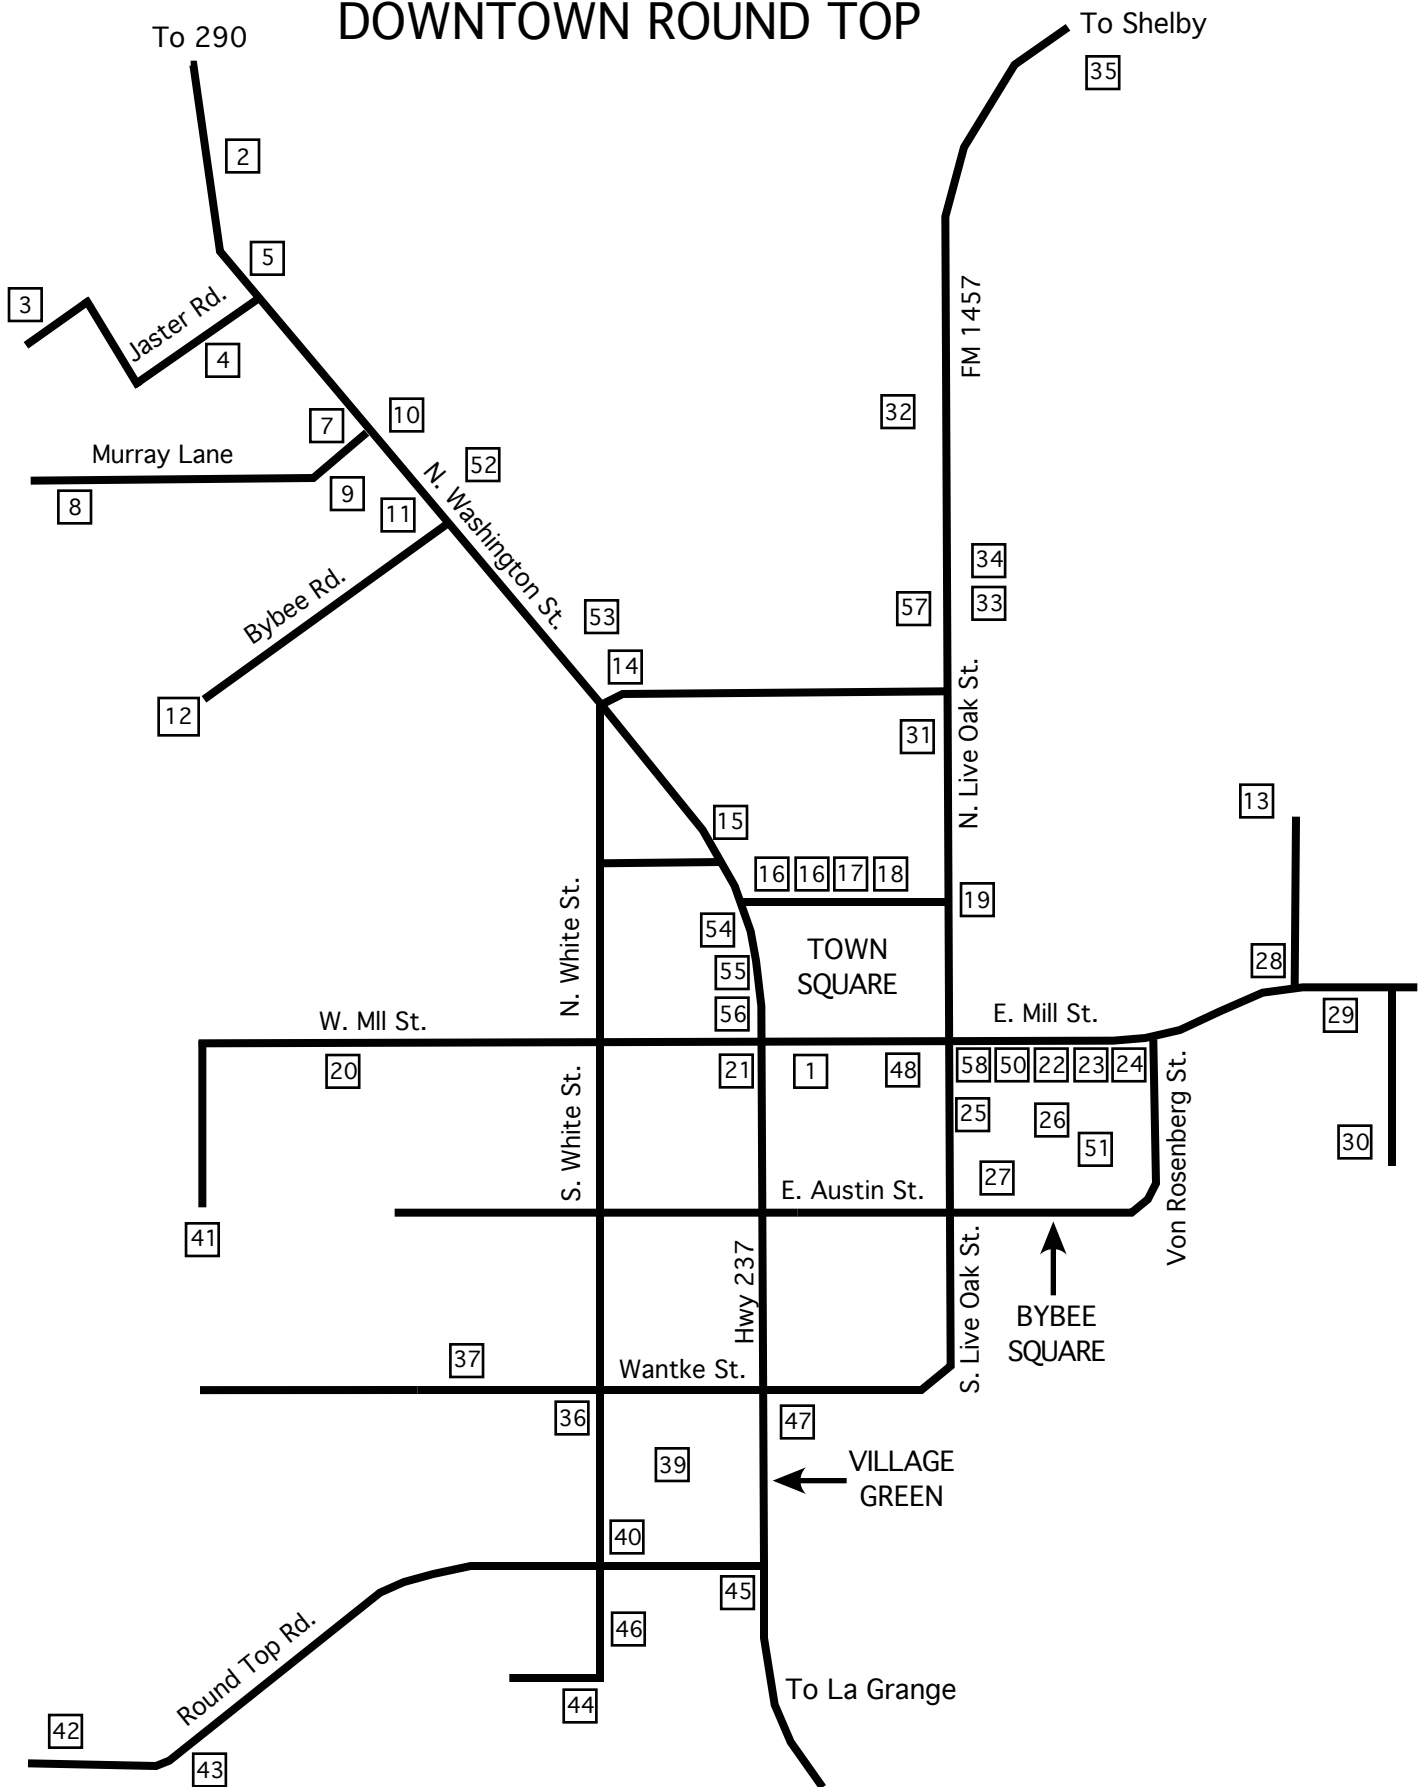

# DOWNTOWN ROUND TOP

- |                                     |   |                                      |
|-------------------------------------|---|--------------------------------------|
| 1 Chamber Office                    | 18 Lizzie Lou's                             | 37 Cole Cottage                      |
| 1 Town of Round Top Office          | 19 The Apothecary at Round Top              | 39 Moore's Fort                      |
| 2 Round Top Farm & Ranch            | 20 Round Top Family Library                 | 40 Scotty & Friends Restaurant       |
| 3 Round Top Retreat                 | 21 Dempsey's RTT Food & Spirits             | 41 Rose Hill Cottages                |
| 4 Round Top Festival Institute      | 22 Stone Cellar                             | 42 This Old Porch                    |
| 5 Round Top Folk Art Fair           | 23 Copper Shade Tree                        | 43 Sentient Architecture             |
| 7 Round Top Repair Shop             | 24 Cowgirl Junky's                          | 43 Round Top Publishing Company      |
| 8 Wellspring Retreat                | 24 Crazy Emma's                             | 44 Bethlehem Lutheran Church         |
| 9 Old Depot Antiques                | 25 Beth Anderson Fine Art                   | 45 Heritage Texas Country Properties |
| 10 Round Top RV Park                | 26 The Gallery at Round Top                 | 46 Round Top Inn                     |
| 11 Round Top Mercantile             | 27 Antique European Linens                  | 47 Round Top Farms                   |
| 12 Elisa's Sunday Haus              | 28 Post Office                              | 48 Bott's Title Company              |
| 13 Round Top Historical Society     | 29 Round Top Church of Christian Fellowship | 50 Wild Women - Wise Women           |
| 14 Round Top State Bank             | 30 Belle of Round Top                       | 51 Comforts                          |
| 14 Round Top State Bank Ins. Agency | 31 Fire Station                             | 52 Concord Baptist Church            |
| 14 Tom Baker Insurance Agency       | 32 Round Top Rifle Association              | 53 M.E. Schulz Grocery               |
| 15 Round Top Service Station        | 33 Green Peck Gallery                       | 54 D. Little Gallery                 |
| 16 Round Top Real Estate            | 34 Peck Haus                                | 55 Marcia Hayslip Designs            |
| 16 Round Top Home Builders          | 35 A Light Unto My Path Retreat Center      | 56 Round Top General Store           |
| 17 Royers Round Top Cafe            | 36 Rusty Bike Inn                           | 57 Hair Haus                         |
|                                     |   | 58 Farmhouse a la Carte              |